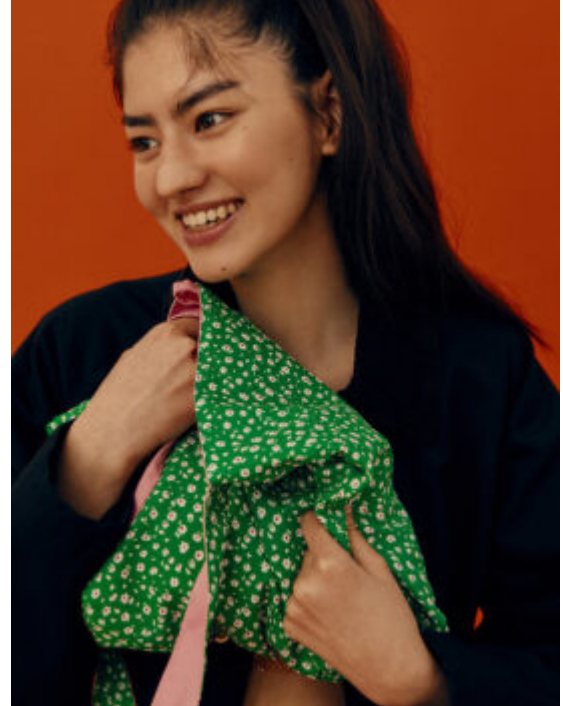

TRUE MODELS

Mahina Zhahaeva

176 | 80 / 63 / 88 / 37.5 | Brown / Brown

TRUE MODELS

VØGUE

VØGUE

Mahina Zhahaeva

176 | 80 / 63 / 88 / 37.5 | Brown / Brown

TRUE MODELS

Mahina Zhahaeva

176 | 80 / 63 / 88 / 37.5 | Brown / Brown

TRUE MODELS

Mahina Zhahaeva

176 | 80 / 63 / 88 / 37.5 | Brown / Brown

TRUE MODELS

Mahina Zhahaeva

176 | 80 / 63 / 88 / 37.5 | Brown / Brown

TRUE MODELS

Mahina Zhahaeva

176 | 80 / 63 / 88 / 37.5 | Brown / Brown

TRUE MODELS

Mahina Zhahaeva

176 | 80 / 63 / 88 / 37.5 | Brown / Brown

TRUE MODELS